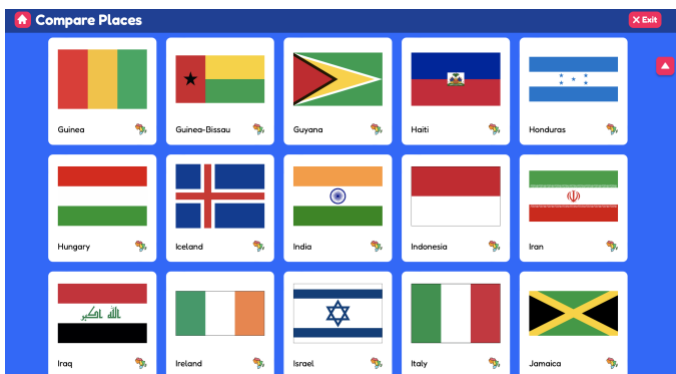

COMPARE PLACES:

This is where you can compare continents, countries, states, or compare everything with the click of a button.

Let's compare **Australia with Indonesia** –

Click on Compare Places button.

Click on Country button to compare **Australia with Indonesia**.

1. To choose **Australia**, click on the Australian flag

2. Search for **Indonesia**.

3. To choose **Indonesia**, click on the Indonesian flag.

5. Click **Quiz me** and choose which answer you think is correct.

[← Back to places](#)

[Compare all](#)

Which is the biggest?

6. Click **Compare All** to compare both countries and find the answers to the questions below.

Name one famous place in Australia

Name one famous place Indonesia

6. Click [Learn More](#)

to find facts about Australia.
Listen to Australia's national anthem.

7. Click [Learn More](#)

to find facts about Indonesia.
Listen to Indonesia's national anthem.