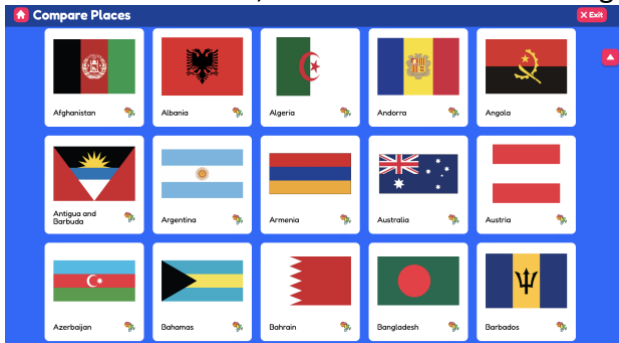

COMPARE PLACES:

This is where you can compare continents, countries, states, or compare everything with the click of a button.

Let's compare **Australia with Indonesia** –

Click on Compare Places button.

Click on Country button to compare **Australia with Indonesia**.

1. To choose **Australia**, click on the Australian flag

2. Search for **Indonesia**.

3. To choose **Indonesia**, click on the Indonesian flag.

5. Click **Quiz me** and choose which answer you think is correct.

[← Back to places](#)

[Compare all](#)

Which is the biggest?

6. Click **Compare All** to compare both countries and find the answers to the questions below.

Name one famous place in Australia

Name one famous place Indonesia

6. Click [Learn More](#)

to find facts about Australia.
Listen to Australia's national anthem.

7. Click [Learn More](#)

to find facts about Indonesia.
Listen to Indonesia's national anthem.