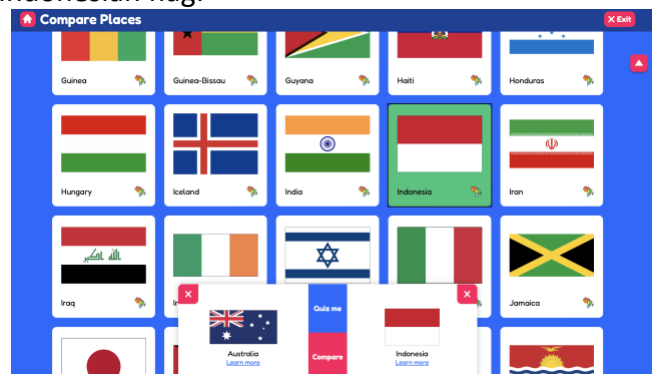

COMPARE PLACES:

This is where you can compare continents, countries, states, or compare everything with the click of a button.

Let's compare **Australia with Indonesia** –

Click on Compare Places button.

Click on Country button to compare **Australia with Indonesia**.

1. To choose **Australia**, click on the Australian flag

2. Search for **Indonesia**.

3. To choose **Indonesia**, click on the Indonesian flag.

5. Click **Quiz me** and choose which answer you think is correct.

[← Back to places](#)

[Compare all](#)

Which is the biggest?

6. Click **Compare All** to compare both countries and find the answers to the questions below.